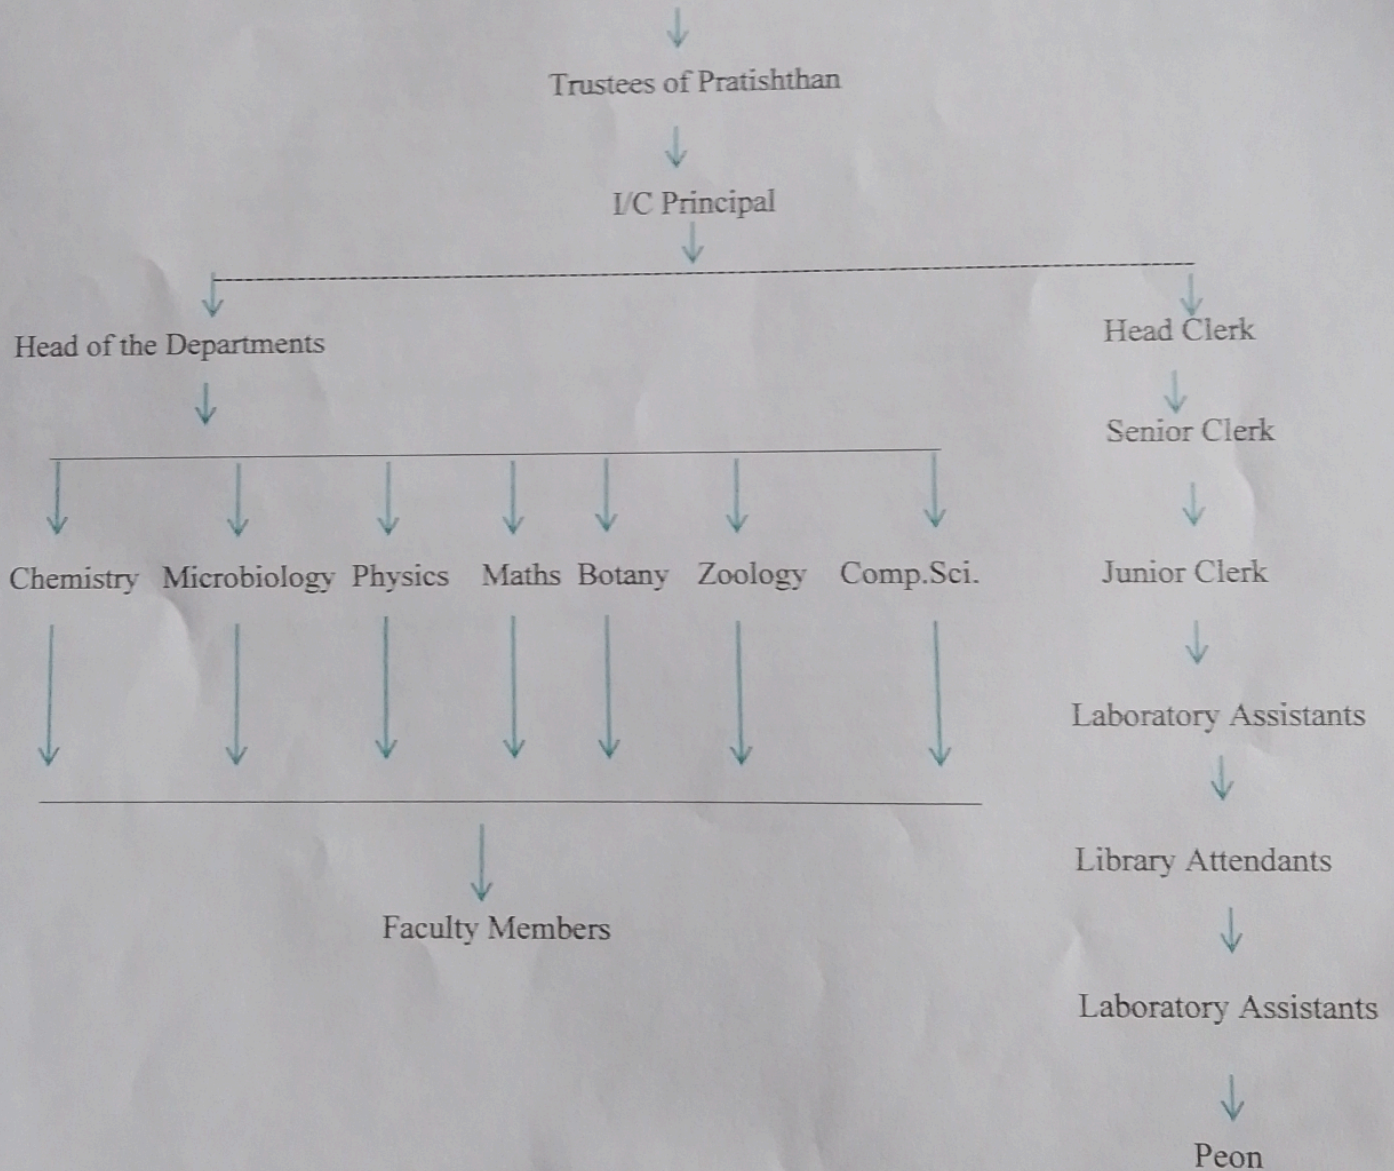

## ***Pratapsinh Mohite-Patil Mahavidyalaya, Karmala***

Tal- Karmala, Dist – Solapur (Maharashtra) 413203

### ORGANIZATIONAL STRUCTURE

Sahakar Maharshi Shankarrao Mohite-Patil Pratishthan,  
Shankarnagar (Dhavalnagar), Akhuj

*Naahmarens*  
I/C Principal  
P.M.P.College  
Karmala