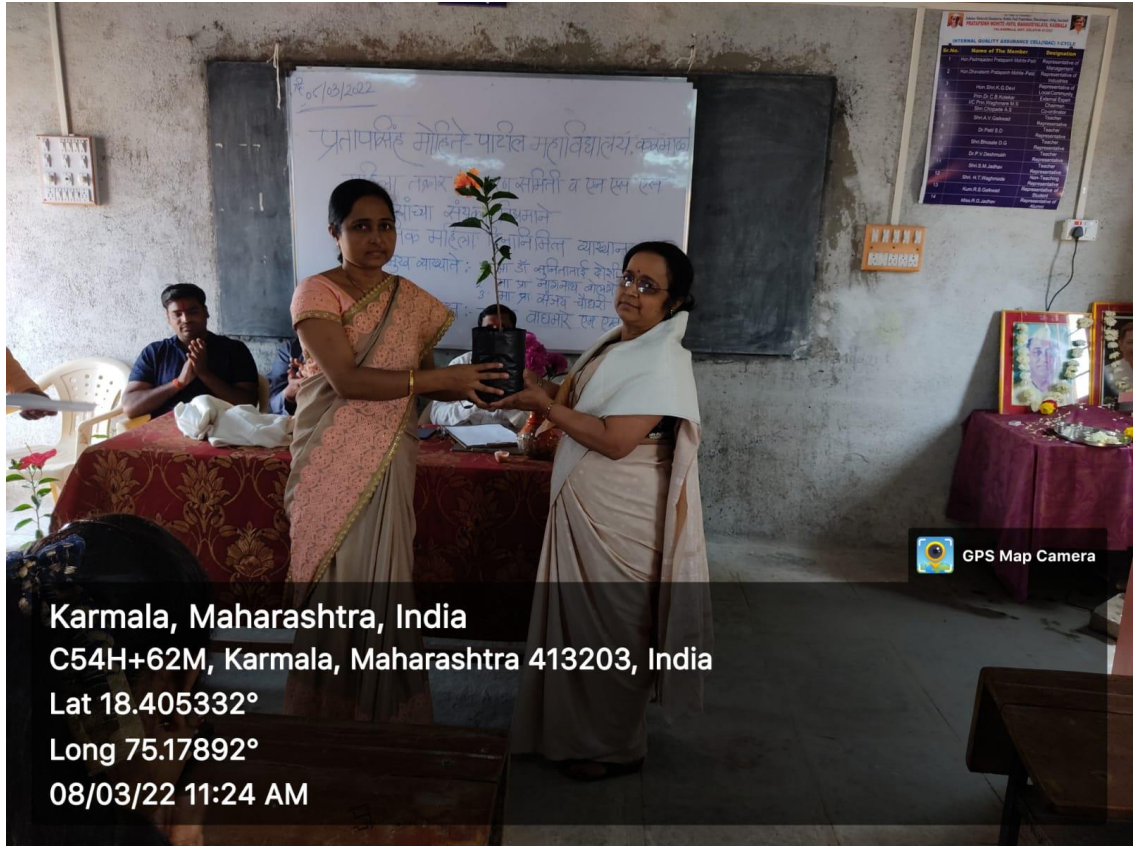

Karmala, Maharashtra, India
C54H+62M, Karmala, Maharashtra 413203, India
Lat 18.405332°
Long 75.17892°
08/03/22 11:24 AM