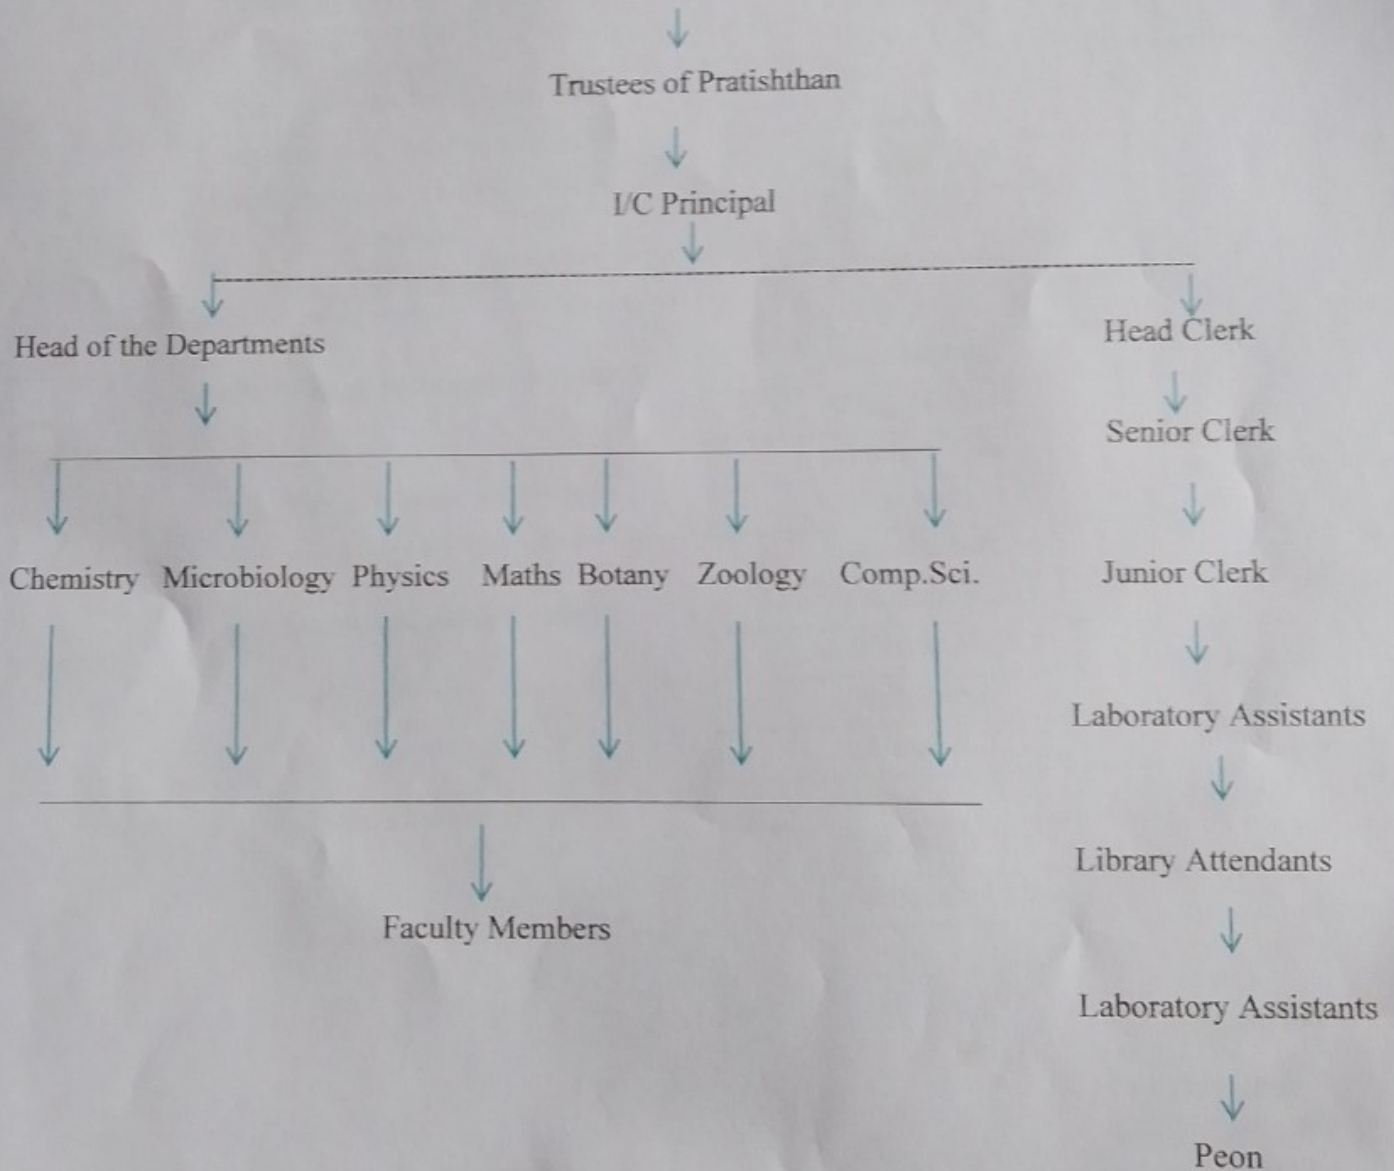

Pratapsinh Mohite-Patil Mahavidyalaya, Karmala
Tal- Karmala, Dist – Solapur (Maharashtra) 413203

ORGANIZATIONAL STRUCTURE

Sahakar Maharshi Shankarrao Mohite-Patil Pratishthan,
Shankarnagar (Dhavalnagar), Akhuj

Naahmarens
I/C Principal
P.M.P.College
Karmala