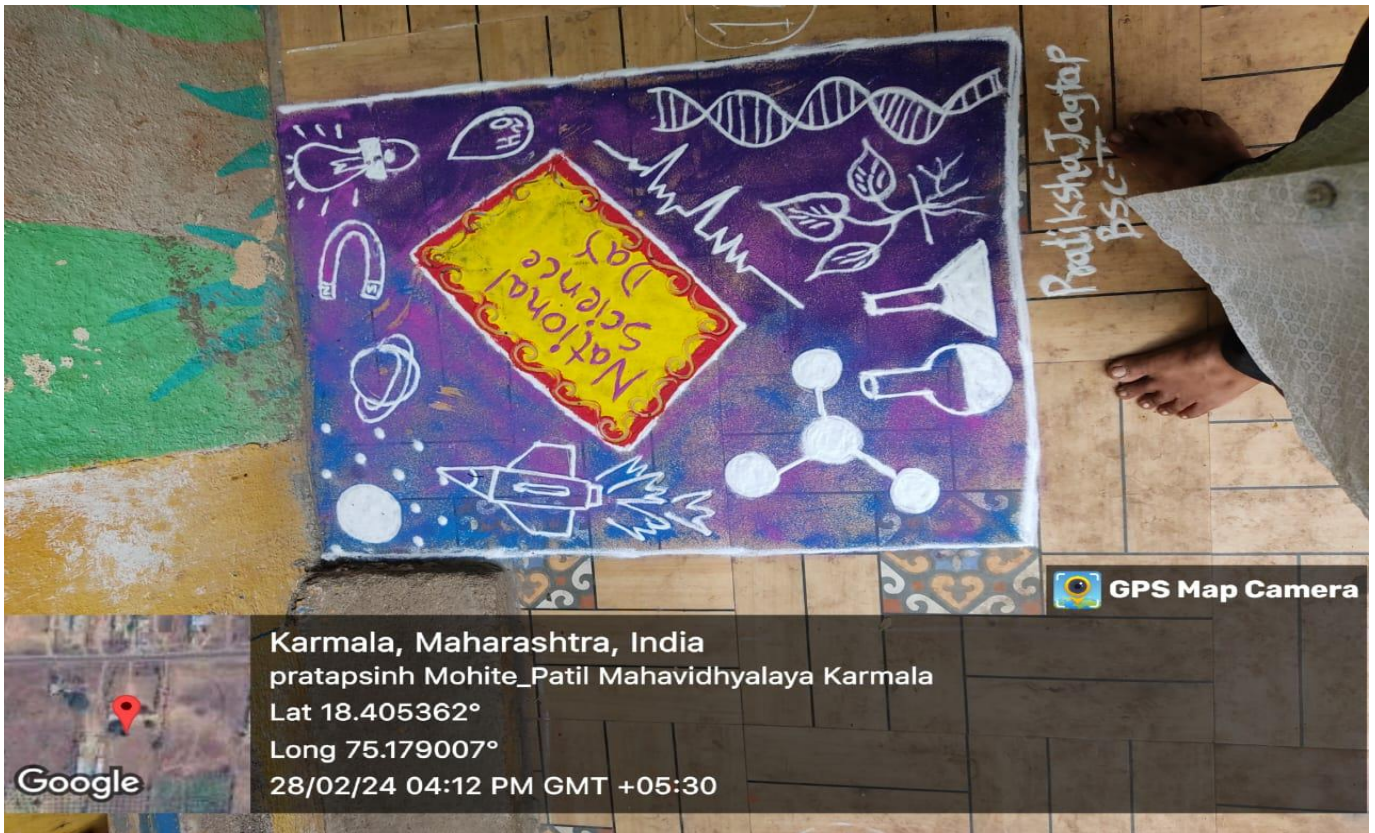

Karmala, Maharashtra, India
C54H+9MH, MH SH 67, Maharashtra 413203, India
Lat 18.405362°
Long 75.179007°
19/02/24 09:46 AM GMT +05:30

Chhatrapati Shivaji Maharaj Birth Anniversary Celebrations.

Karmala, Maharashtra, India
pratapsinh Mohite_Patil Mahavidhyalaya Karmala
Lat 18.405362°
Long 75.179007°
27/02/24 02:32 PM GMT +05:30

Dr. Mahesh Abhang addressing students during Science Day celebrations.

Scientific Rangoli Competitions during science day celebrations

Poster Making Competition during celebrations of Science Day

API Tilekar Saheb inaugurates and Addresses students during the Blood Donation camp and Alumni meet.