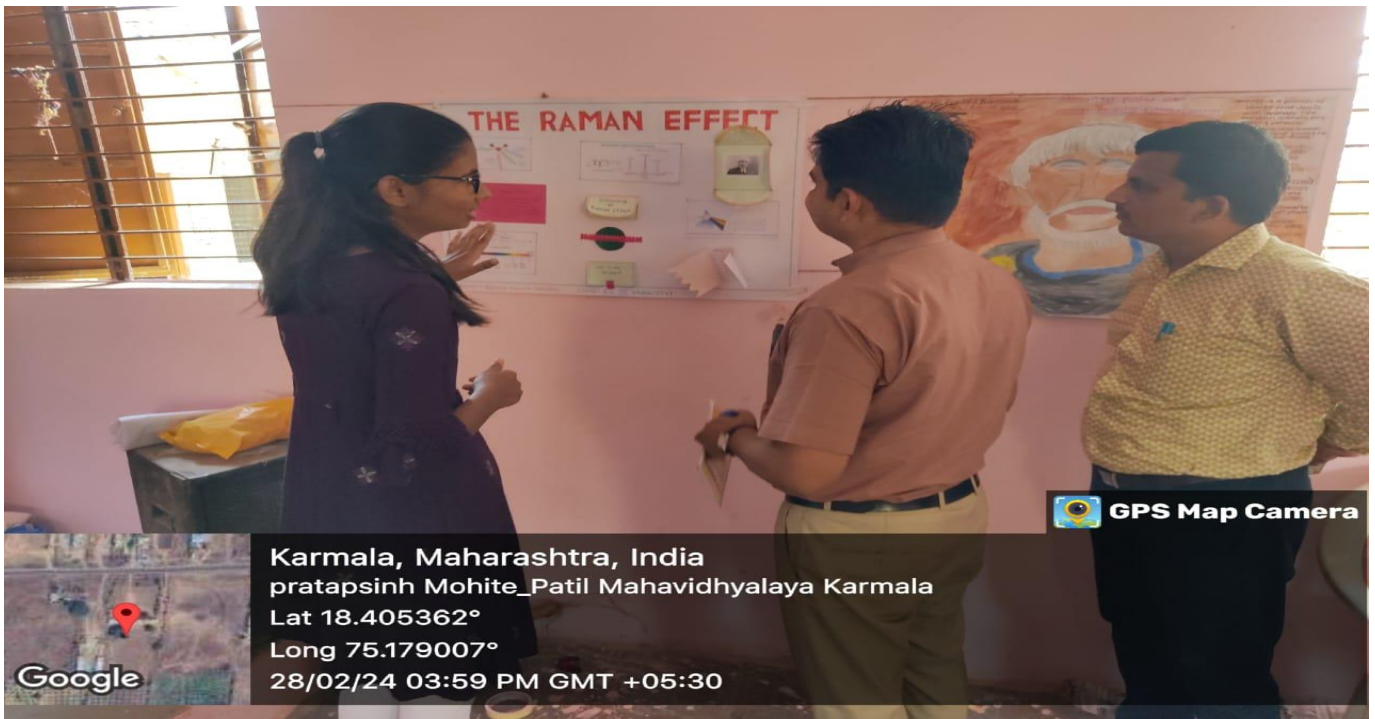

Dr. Mahesh Abhang addressing students during Science Day celebrations.

Scientific Rangoli Competitions during science day celebrations

Poster Making Competition during celebrations of Science Day

API Tilekar Saheb inaugurates and Addresses students during the Blood Donation camp and Alumni meet.