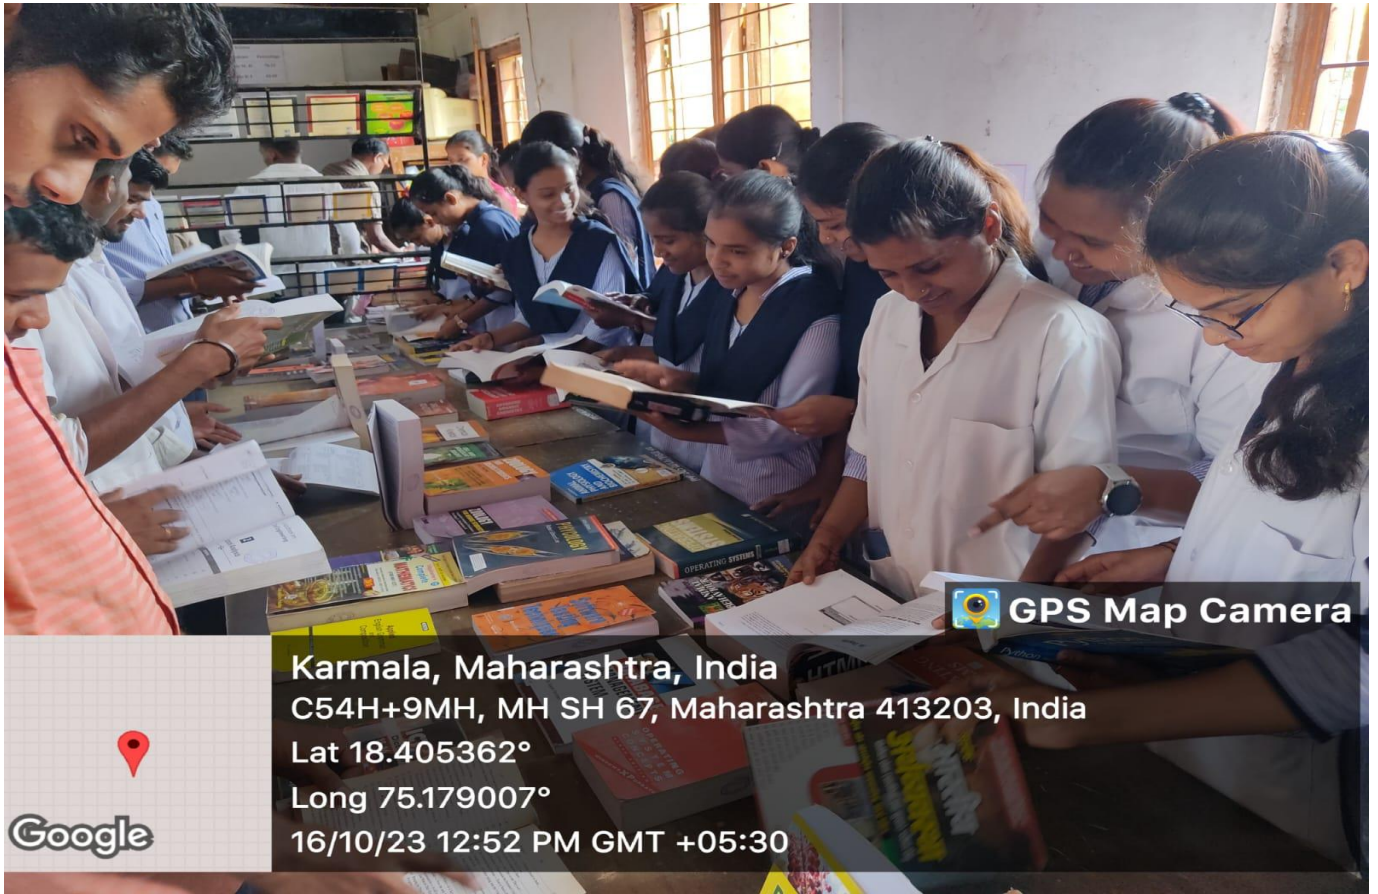

Trees plantation at Post office Karmala by college students